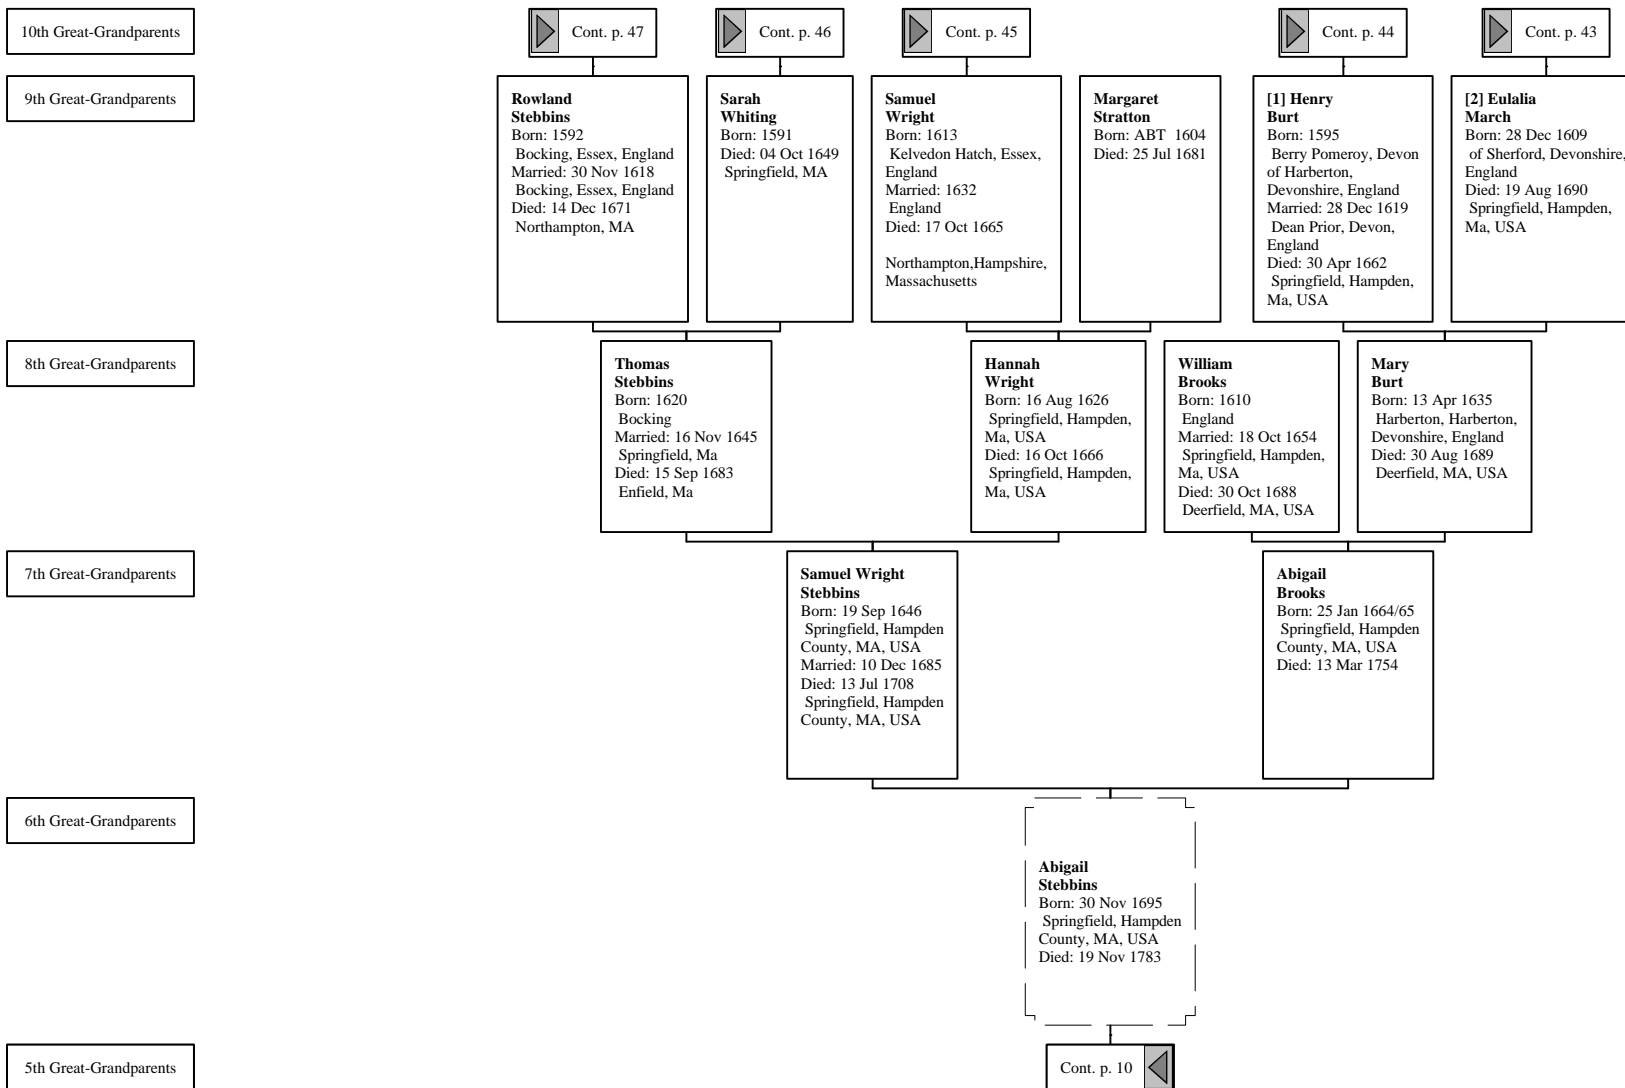

Ancestors of James Clifford Retson