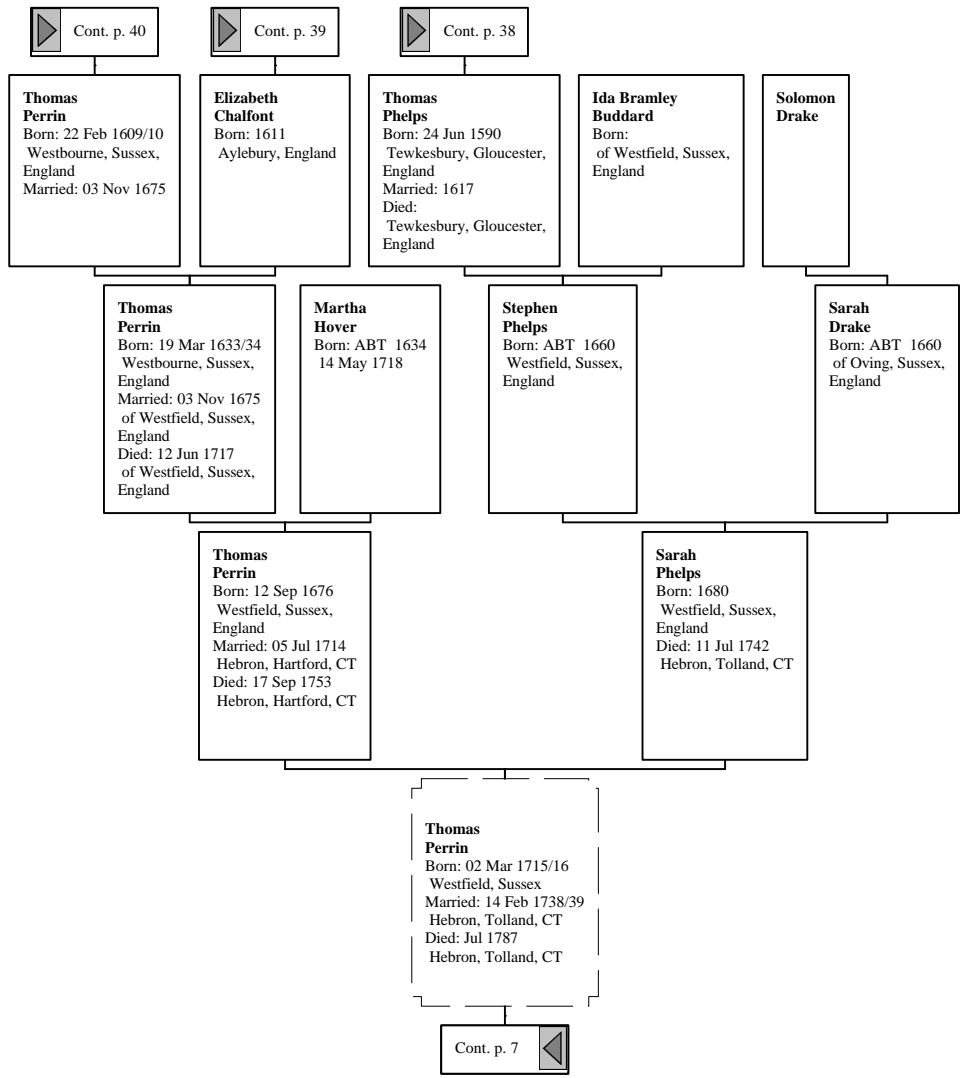

Ancestors of James Clifford Retson

10th Great-Grandparents

9th Great-Grandparents

8th Great-Grandparents

7th Great-Grandparents

6th Great-Grandparents

5th Great-Grandparents