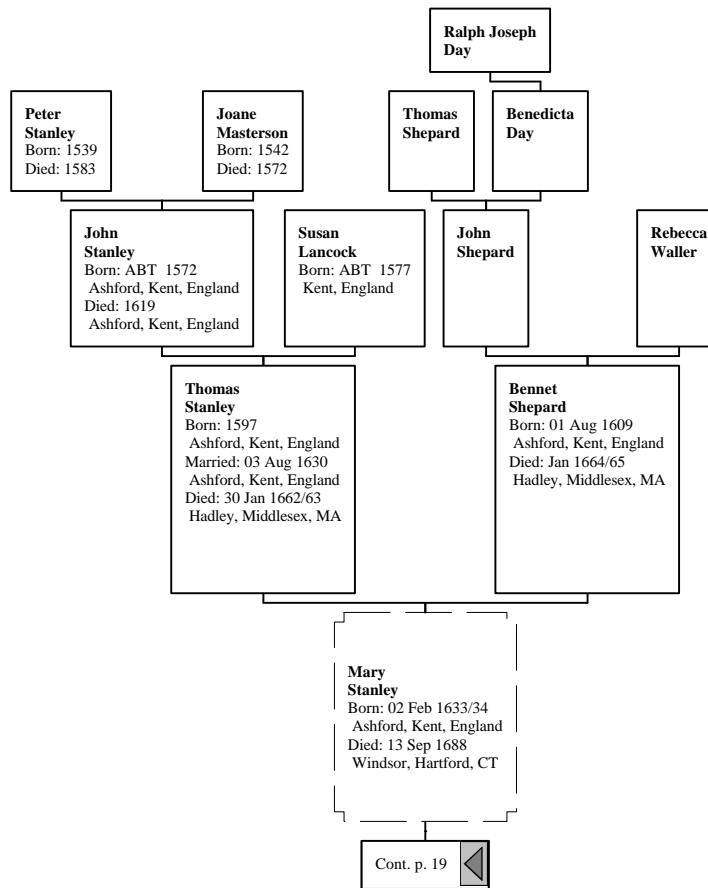

Ancestors of James Clifford Retson

13th Great-Grandparents

12th Great-Grandparents

11th Great-Grandparents

10th Great-Grandparents

9th Great-Grandparents

8th Great-Grandparents