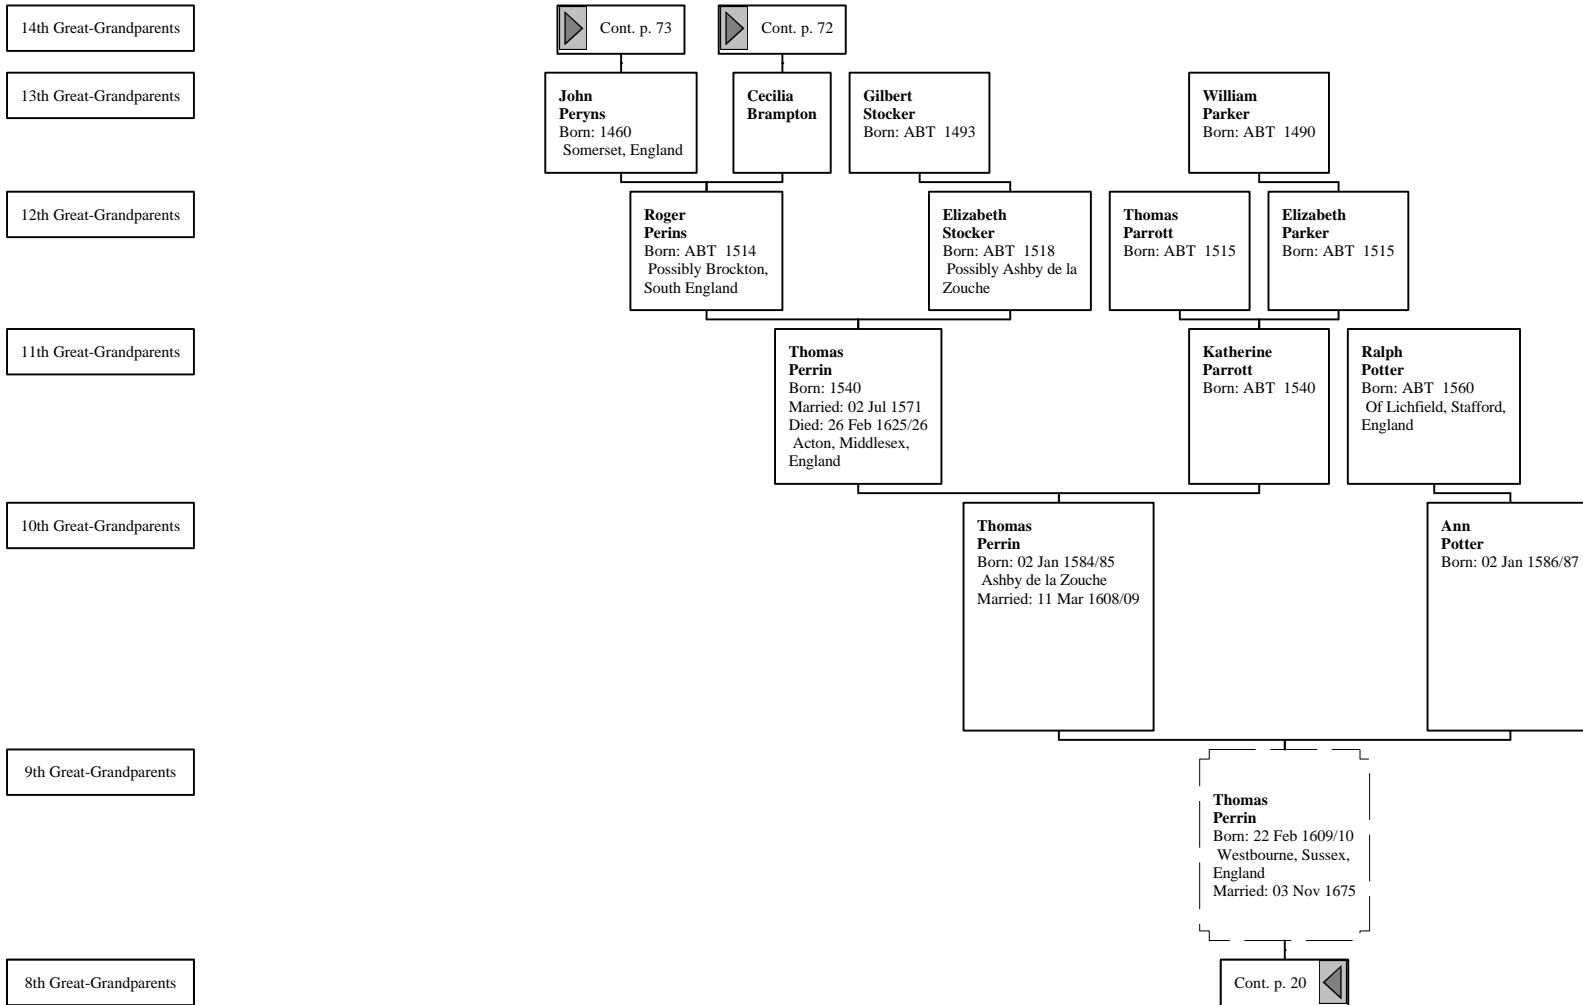

Ancestors of James Clifford Retson