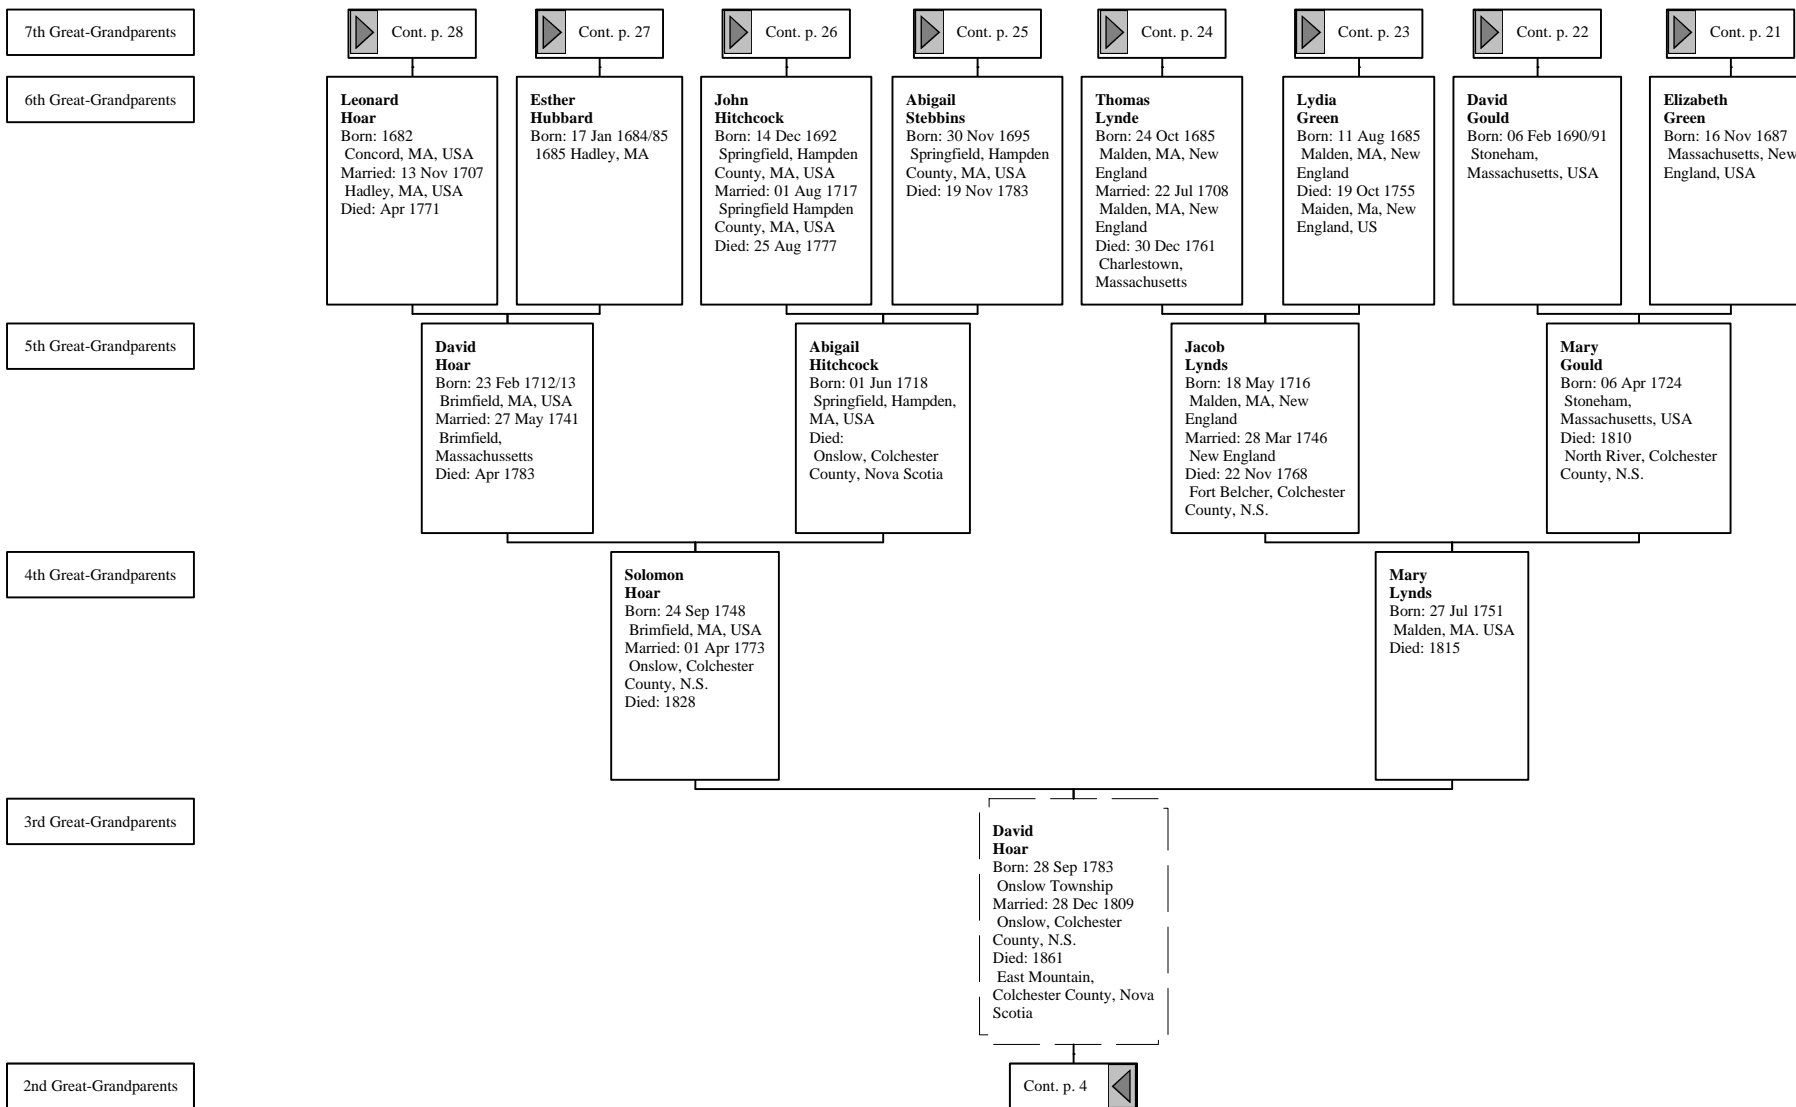

Ancestors of James Clifford Retson