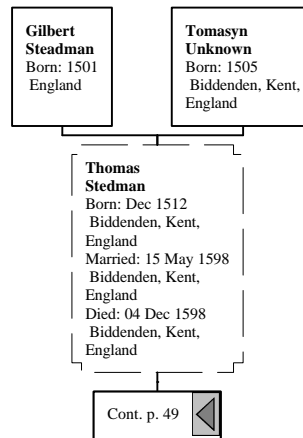

11th Great-Grandparents

Ancestors of James Clifford Retson

13th Great-Grandparents

12th Great-Grandparents

11th Great-Grandparents

Ancestors of James Clifford Retson

16th Great-Grandparents

[17] **William Marsh**
Born: ABT 1420
of Marton, Kent,
England
Married: ABT 1442