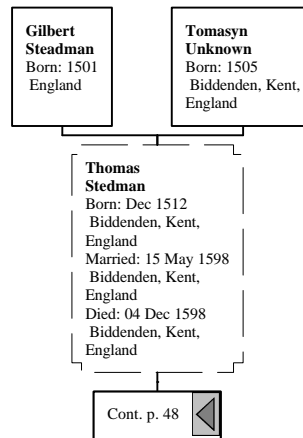

11th Great-Grandparents

Ancestors of James Clifford Retson

13th Great-Grandparents

12th Great-Grandparents

11th Great-Grandparents

Ancestors of James Clifford Retson

16th Great-Grandparents

[17] **William Marsh**
Born: ABT 1420
of Marton, Kent,
England
Married: ABT 1442