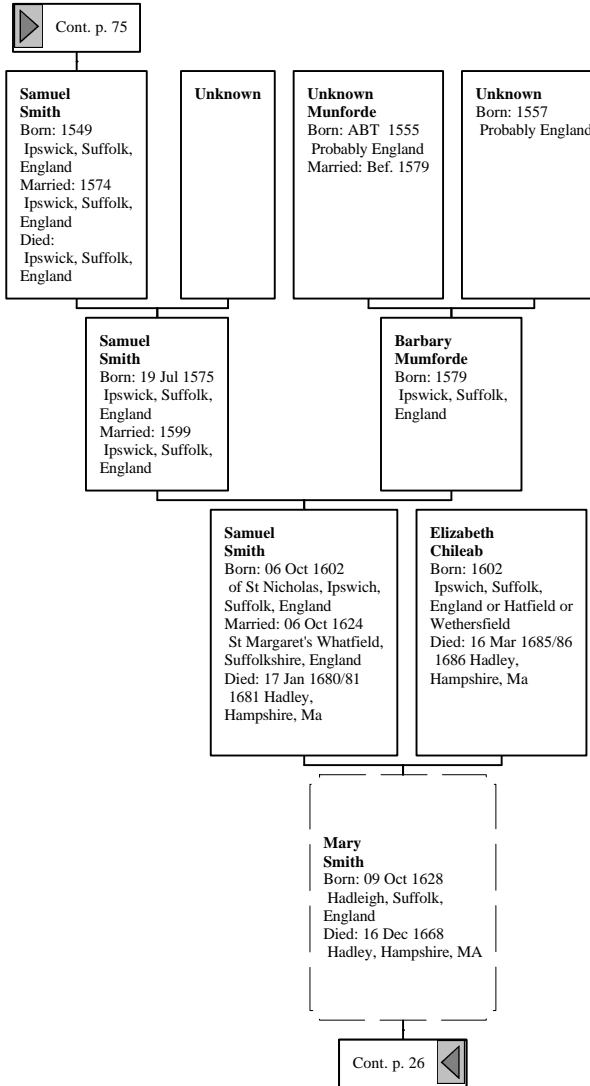

Ancestors of James Clifford Retson

13th Great-Grandparents

12th Great-Grandparents

11th Great-Grandparents

10th Great-Grandparents

9th Great-Grandparents

8th Great-Grandparents