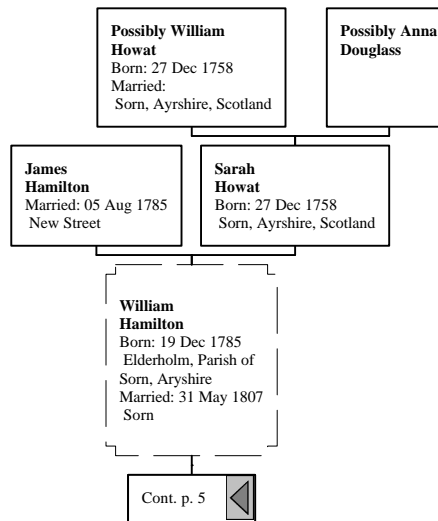

Ancestors of James Clifford Retson

5th Great-Grandparents

4th Great-Grandparents

3rd Great-Grandparents

2nd Great-Grandparents